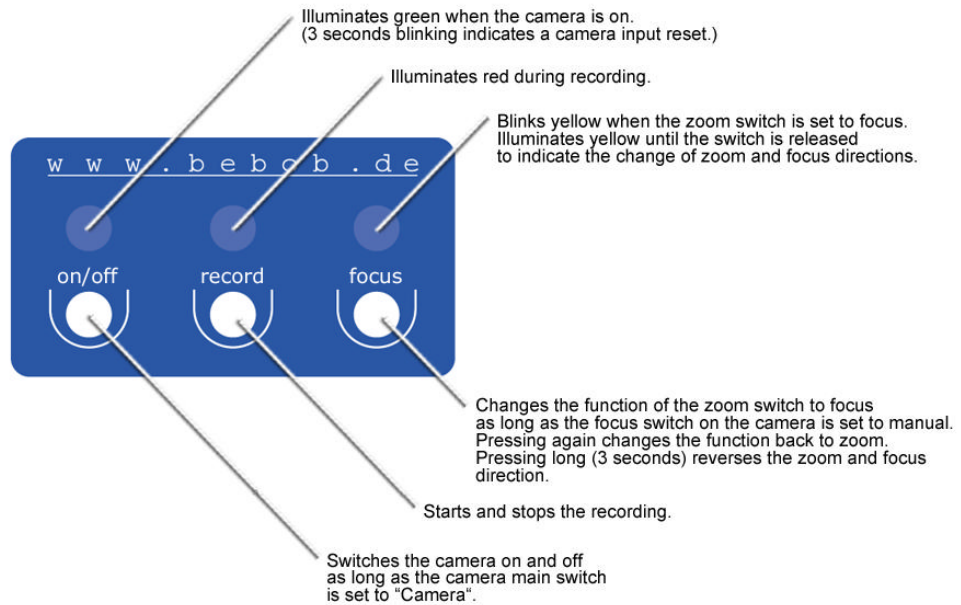

The new assembly of the ZOE-DV-Lanc makes the zoom grip suitable for use in high humidity environments.

The ZOE-DV-Lanc can be mounted on all tripod arms up to 24mm diameter. This means it can be used with all common DV and ENG models from leading manufacturers (for example Sachtler, Vinten, Cartoni, Manfrotto, Miller).

The redesigned quick-mount clamp permits fast mounting on the tripod arm with just a few turns of the knurled knob.

The ZOE-DV-Lanc can be used with:

- All Sony Mini DV models with Lanc connection, for example VX-1000, VX-2000, PD-100, PD-150
- All Canon Mini DV models with Lanc connection, for example XL-1, XM-1
- All other cameras with Lanc connection

Order Number (Parts group 730-1000)

ZOE-DV-Lanc	Zoom grip for Mini DV-Camcorder
-------------	---------------------------------

Manual:

Note: Warranty and guarantee void if the seal is damaged.